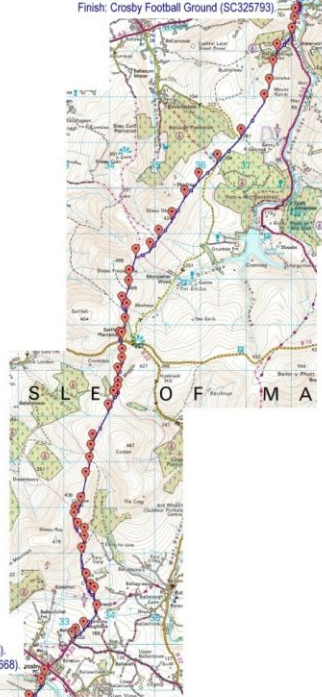

SCOUT ASSOCIATION - ISLE OF MAN

yomp

POINT OF AYRE TO THE SOUND
38 MILES OF HARD SLOG

Section 1.
Sunday 24. April 2016
Start: Point of Ayre Car Park (NX467048).
Finish: Sulby Primary School (SC381944).

www.manxscouts.com