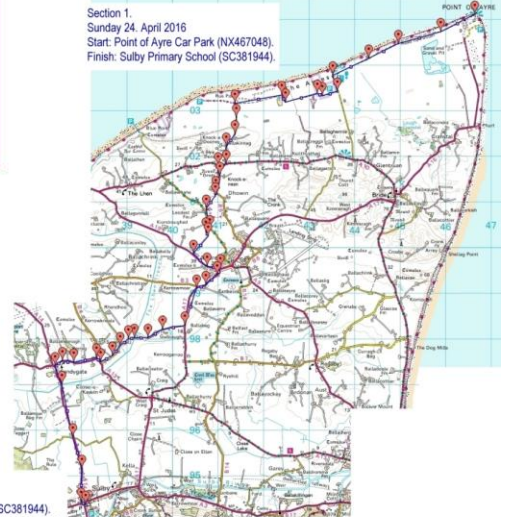

SCOUT ASSOCIATION - ISLE OF MAN

yomp

POINT OF AYRE TO THE SOUND
38 MILES OF HARD SLOG

Section 1.
Sunday 24. April 2016
Start: Point of Ayre Car Park (NX467048).
Finish: Sulby Primary School (SC381944).

www.manxscouts.com